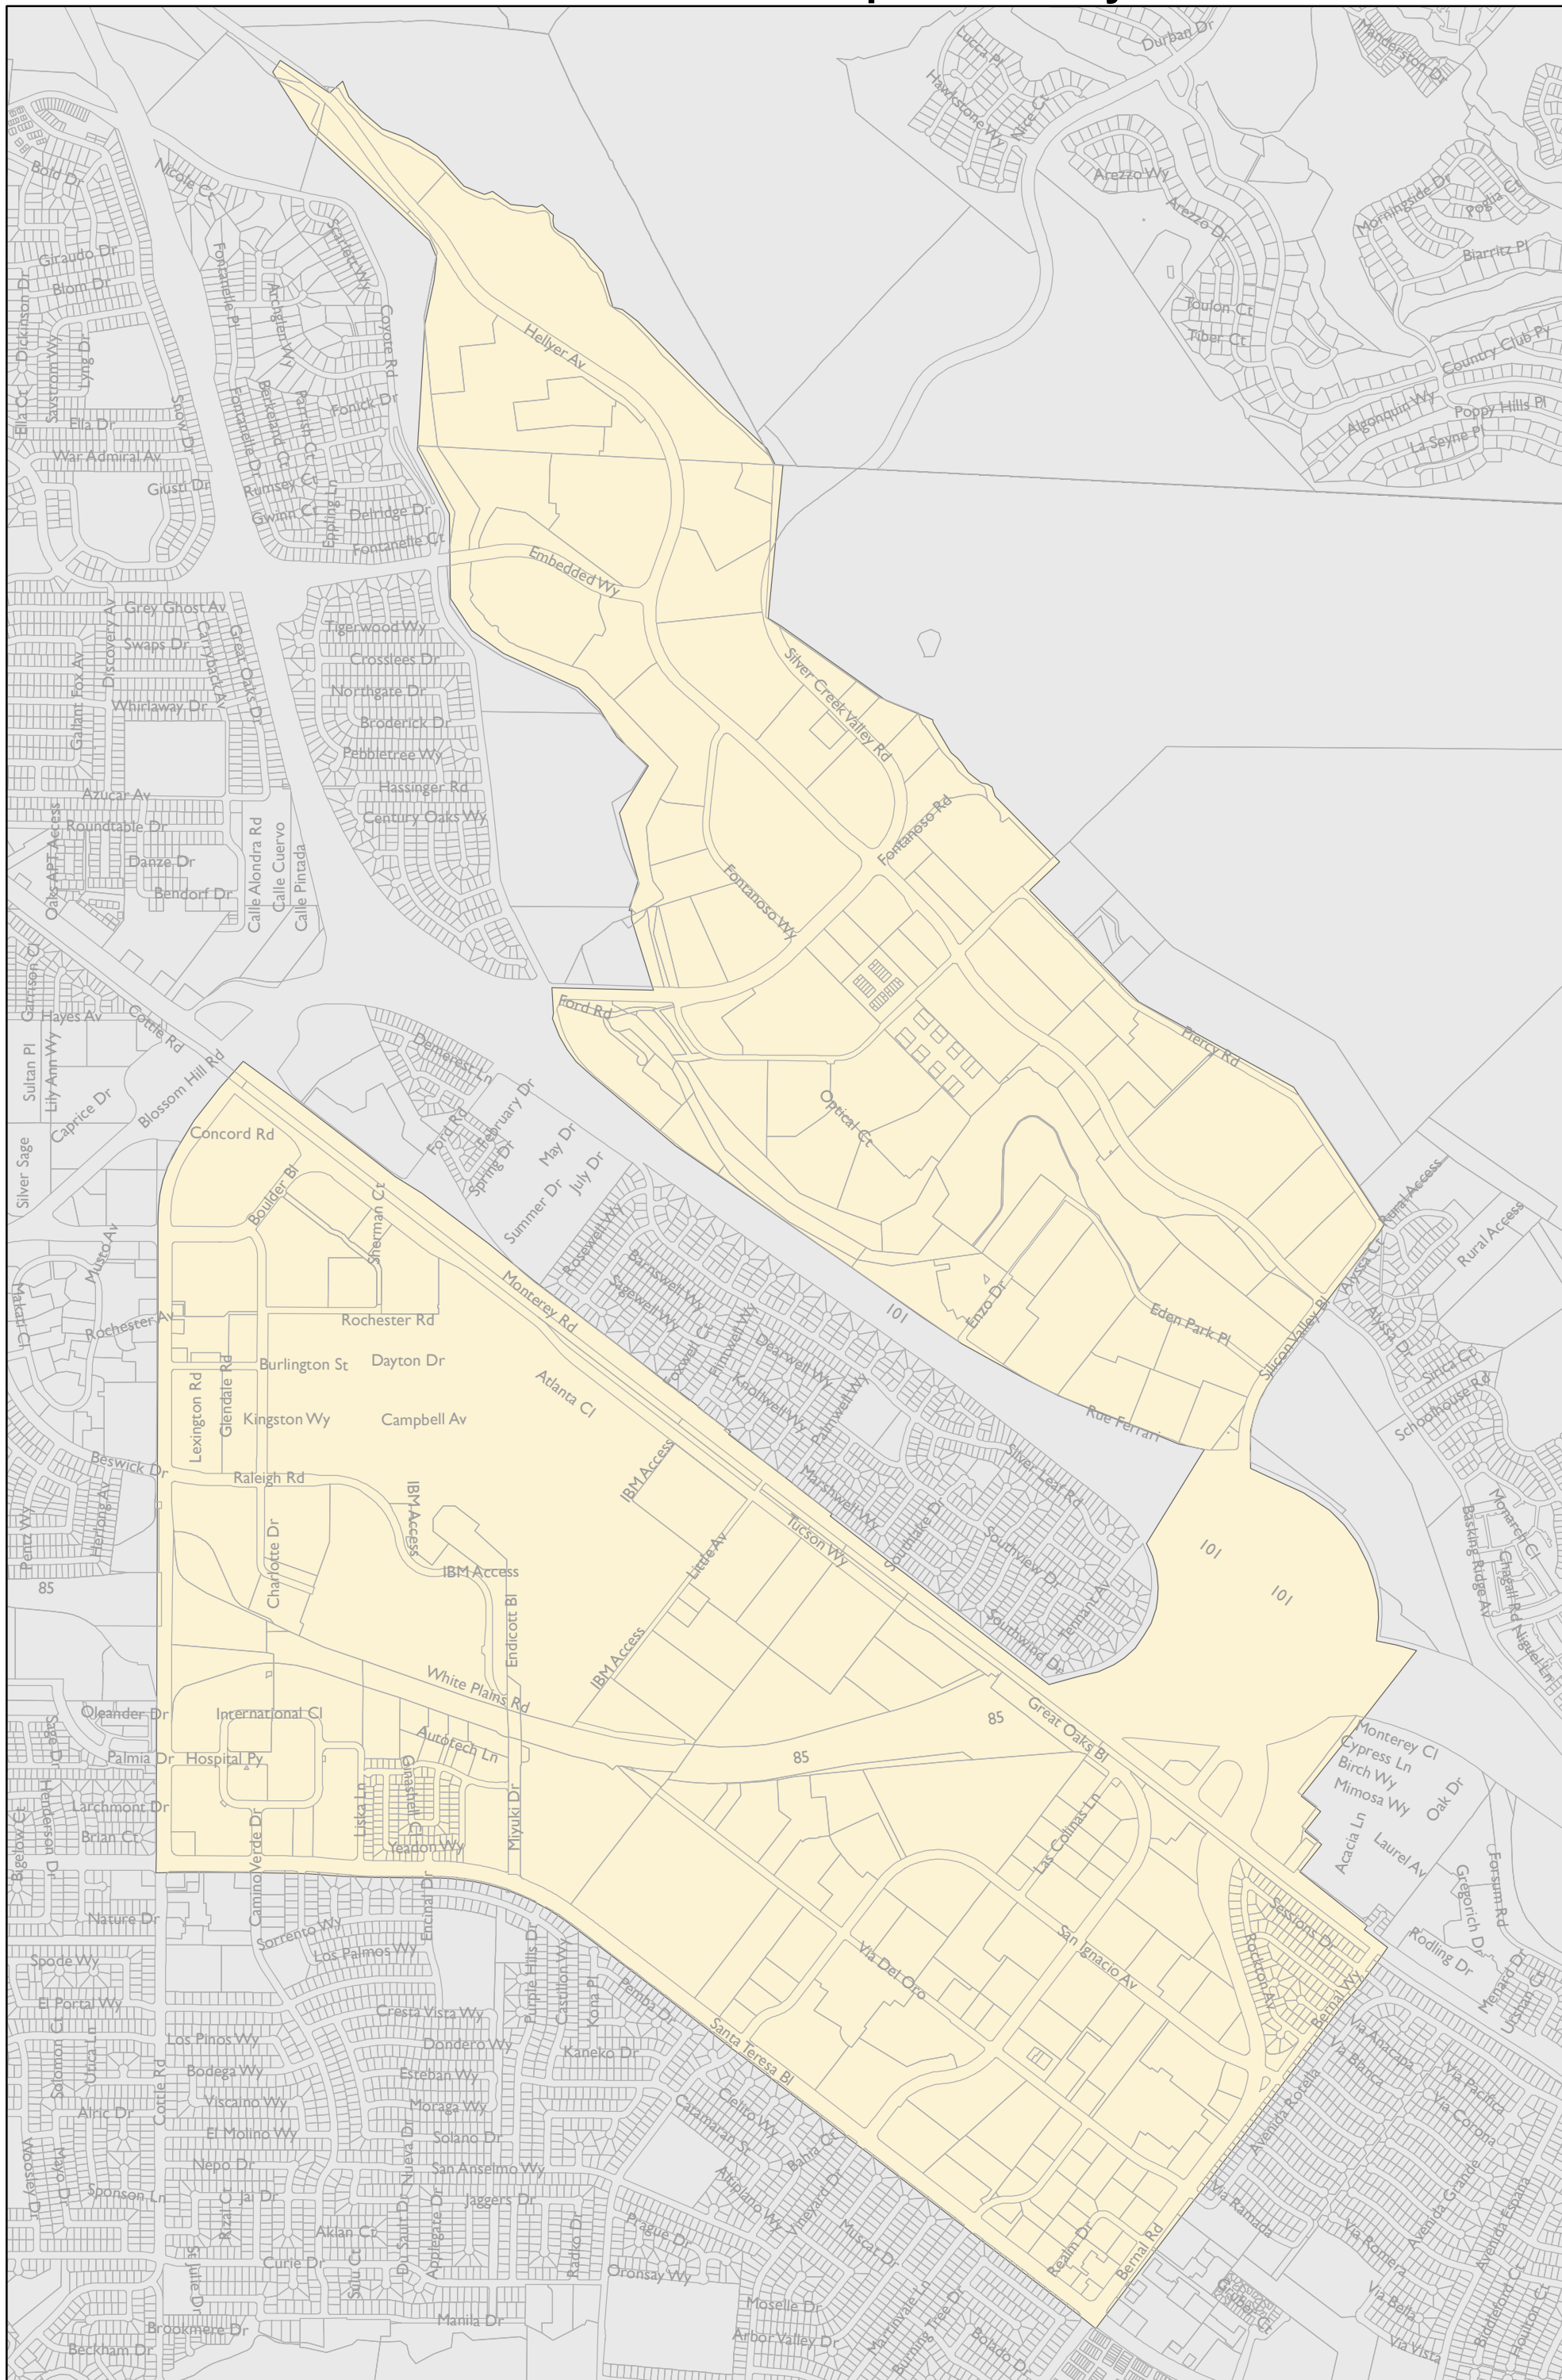

# Edenvale Area Development Policy

N

0 0.25 0.5 1 Miles

Prepared by Planning Division, Dept. of PBCE

Revised Date: 10/2/2014